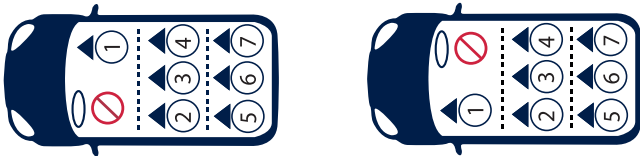

EN

Vehicle fitting information

This Enhanced Child Restraint System is classified for "ISOFIX Universal" use. It is suitable to fix into seat positions in most cars.

The numbers on the diagram below correspond with the vehicle fitting positions listed in the following pages.